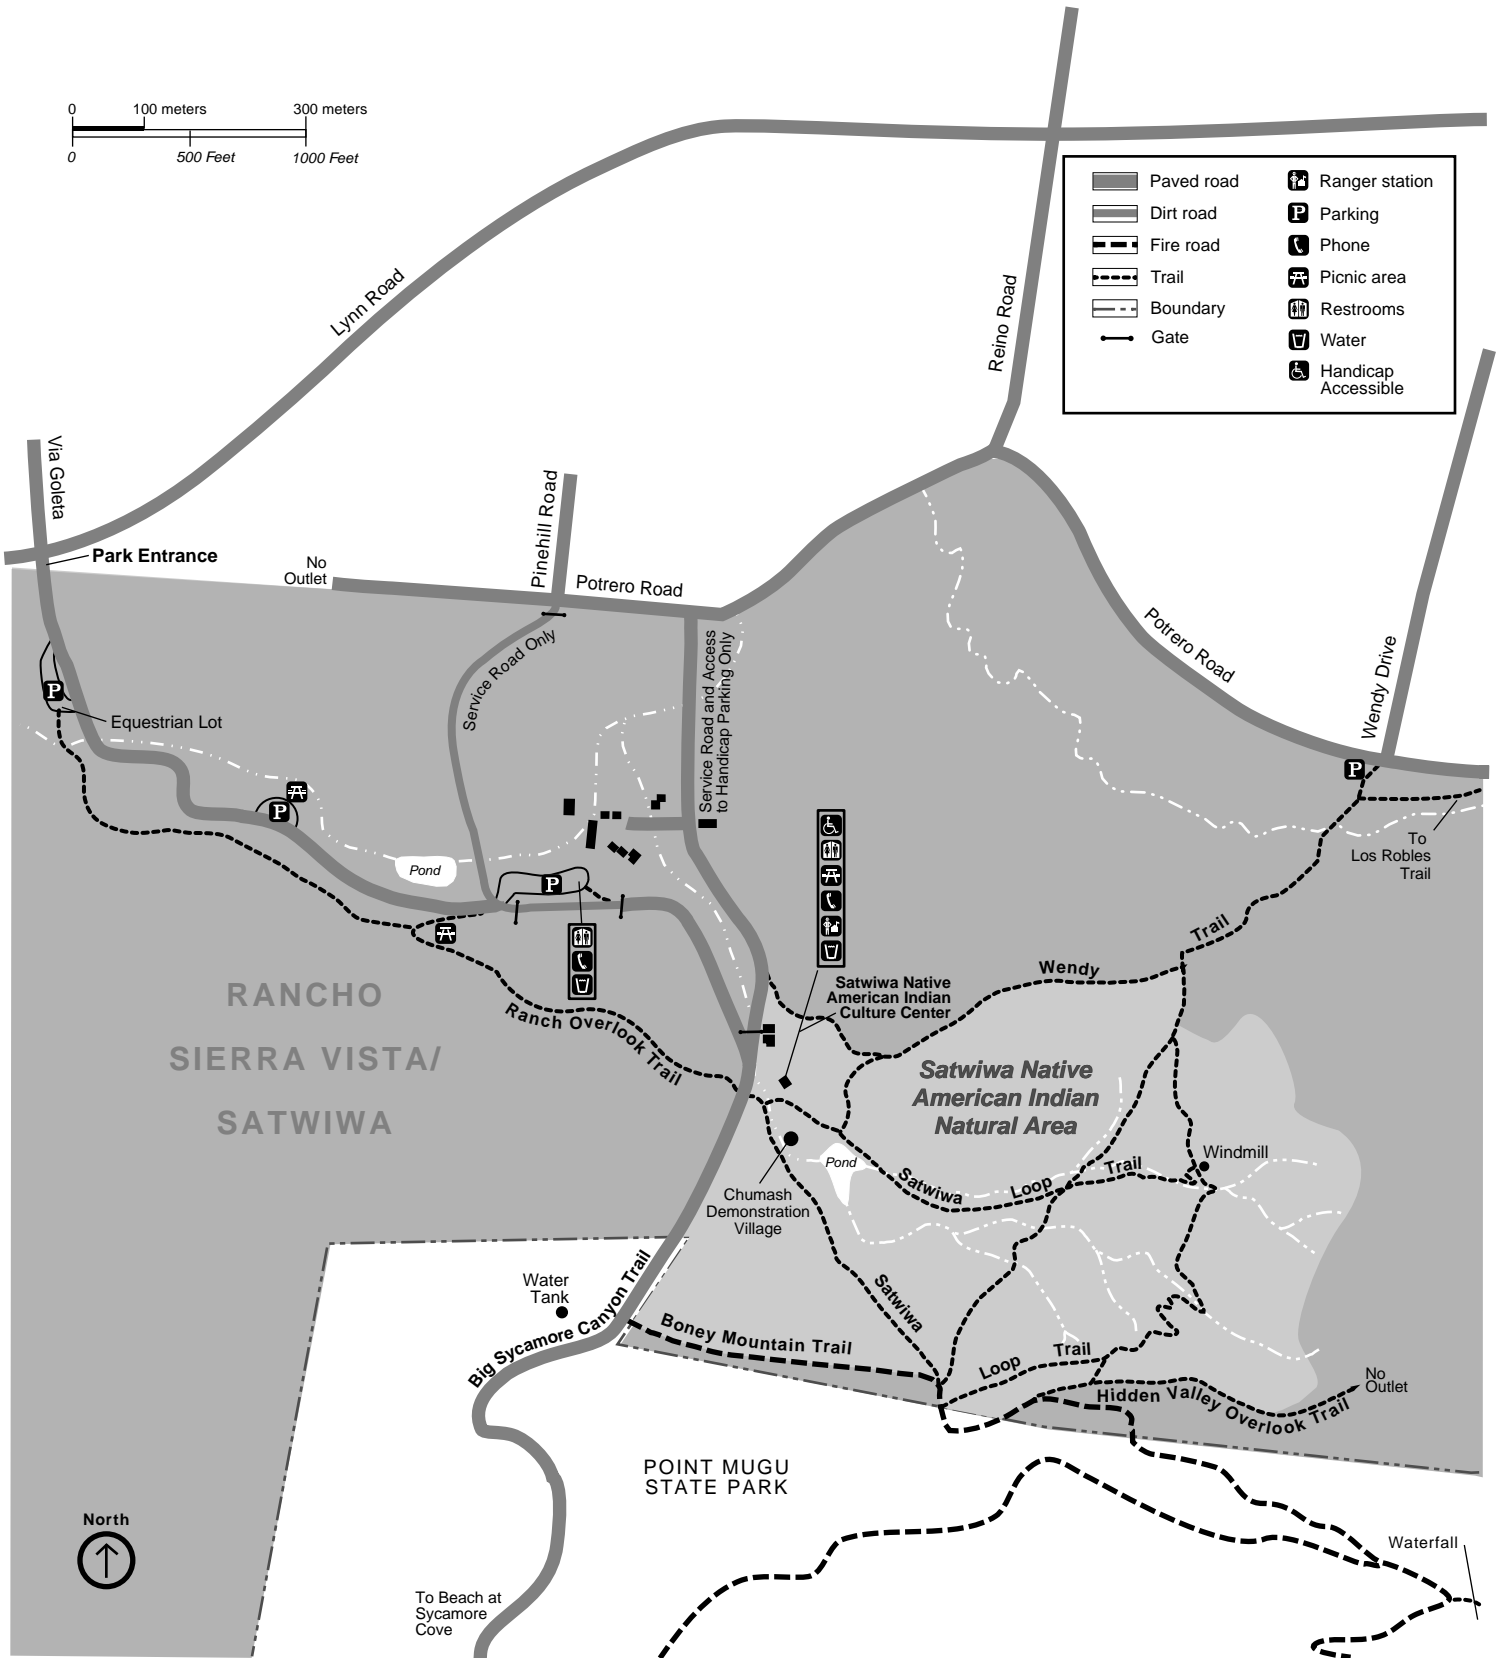

	Paved road		Ranger station
	Dirt road		Parking
	Fire road		Phone
	Trail		Picnic area
	Boundary		Restrooms
	Gate		Water
			Handicap Accessible

RANCHO  
SIERRA VISTA/  
SATWIWA

Satwiwa Native  
American Indian  
Natural Area

POINT MUGU  
STATE PARK

To Beach at  
Sycamore  
Cove

Waterfall